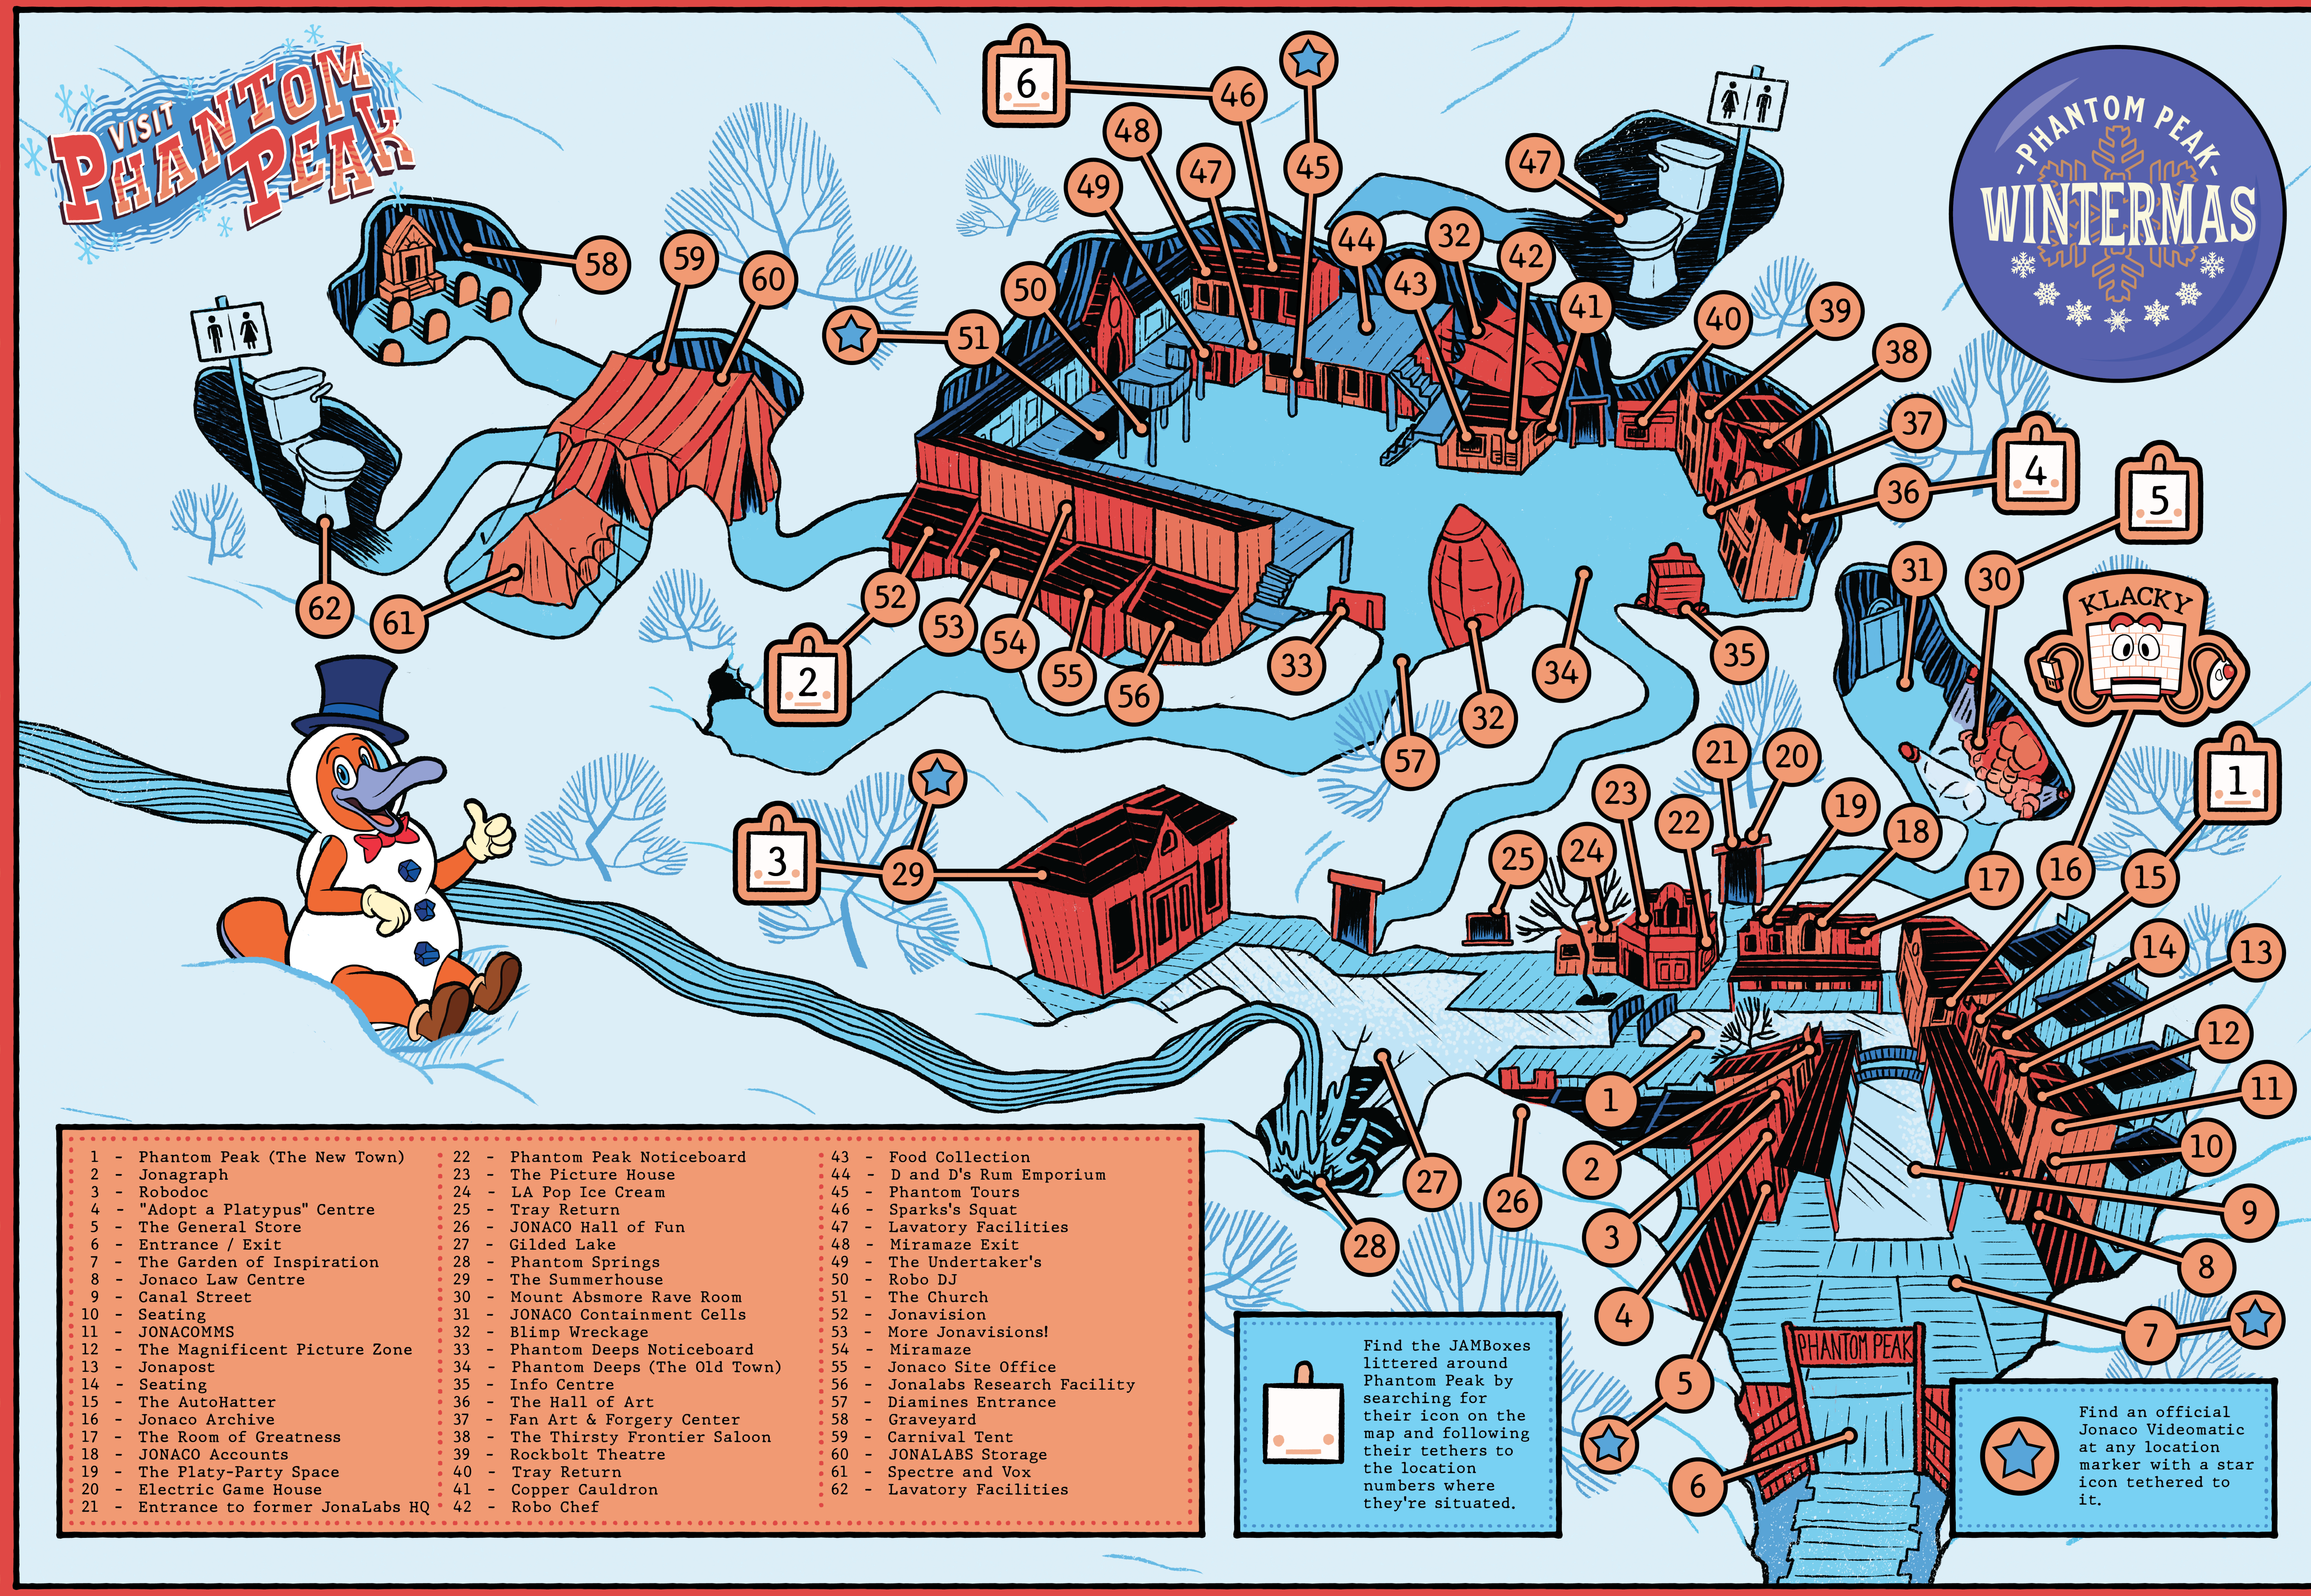

VISIT PHANTOM PEAK

- | | | |
|-------------------------------------|-----------------------------------|---------------------------------|
| 1 - Phantom Peak (The New Town) | 22 - Phantom Peak Noticeboard | 43 - Food Collection |
| 2 - Jonagraph | 23 - The Picture House | 44 - D and D's Rum Emporium |
| 3 - Robodoc | 24 - LA Pop Ice Cream | 45 - Phantom Tours |
| 4 - "Adopt a Platypus" Centre | 25 - Tray Return | 46 - Sparks's Squat |
| 5 - The General Store | 26 - JONACO Hall of Fun | 47 - Lavatory Facilities |
| 6 - Entrance / Exit | 27 - Gilded Lake | 48 - Miramaze Exit |
| 7 - The Garden of Inspiration | 28 - Phantom Springs | 49 - The Undertaker's |
| 8 - Jonaco Law Centre | 29 - The Summerhouse | 50 - Robo DJ |
| 9 - Canal Street | 30 - Mount Absmore Rave Room | 51 - The Church |
| 10 - Seating | 31 - JONACO Containment Cells | 52 - Jonavision |
| 11 - JONACOMMS | 32 - Blimp Wreckage | 53 - More Jonavisions! |
| 12 - The Magnificent Picture Zone | 33 - Phantom Deeps Noticeboard | 54 - Miramaze |
| 13 - Jonapost | 34 - Phantom Deeps (The Old Town) | 55 - Jonaco Site Office |
| 14 - Seating | 35 - Info Centre | 56 - Jonalabs Research Facility |
| 15 - The AutoHatter | 36 - The Hall of Art | 57 - Diamines Entrance |
| 16 - Jonaco Archive | 37 - Fan Art & Forgery Center | 58 - Graveyard |
| 17 - The Room of Greatness | 38 - The Thirsty Frontier Saloon | 59 - Carnival Tent |
| 18 - JONACO Accounts | 39 - Rockbolt Theatre | 60 - JONALABS Storage |
| 19 - The Platy-Party Space | 40 - Tray Return | 61 - Spectre and Vox |
| 20 - Electric Game House | 41 - Copper Cauldron | 62 - Lavatory Facilities |
| 21 - Entrance to former JonaLabs HQ | 42 - Robo Chef | |

Find the JAMBoxes littered around Phantom Peak by searching for their icon on the map and following their tethers to the location numbers where they're situated.

Find an official Jonaco Videomatic at any location marker with a star icon tethered to it.